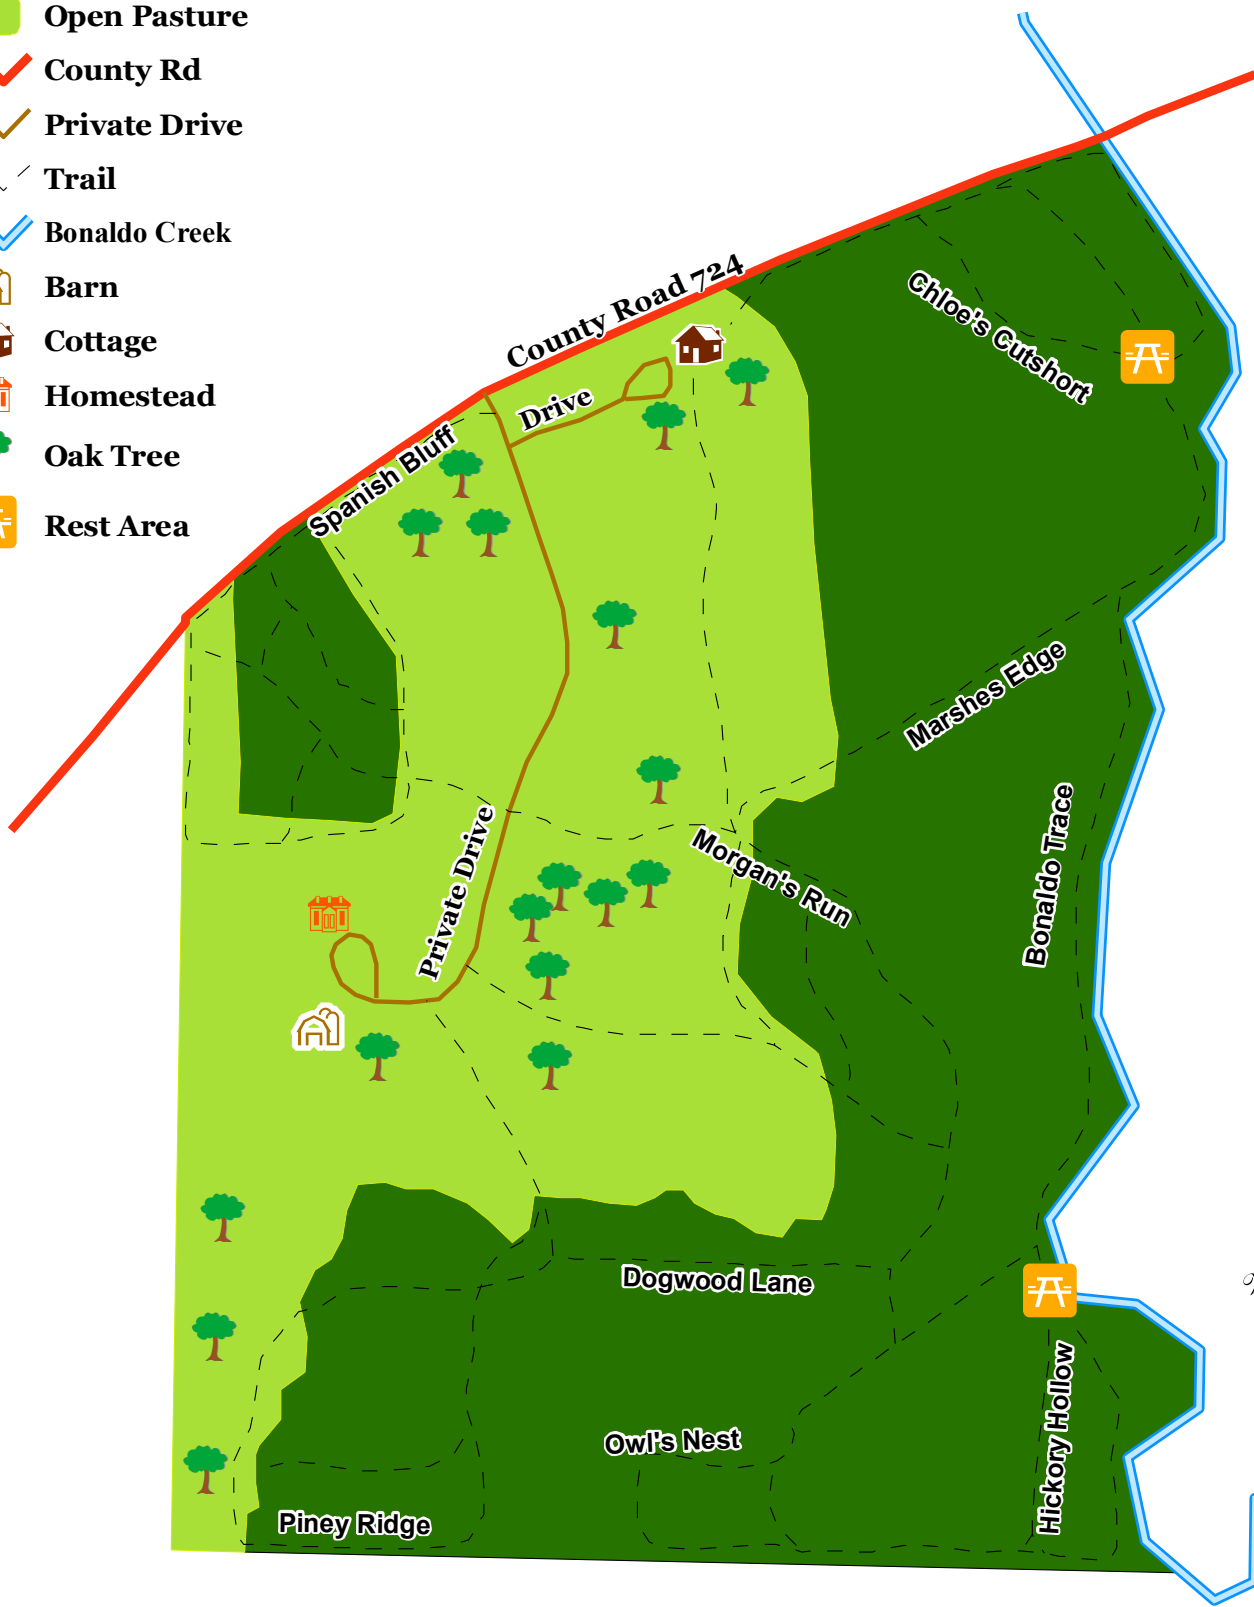

-  Forest
-  Open Pasture
-  County Rd
-  Private Drive
-  Trail
-  Bonaldo Creek
-  Barn
-  Cottage
-  Homestead
-  Oak Tree
-  Rest Area

1 Inch equals 0.05 miles

Fair Breeze Property Trails